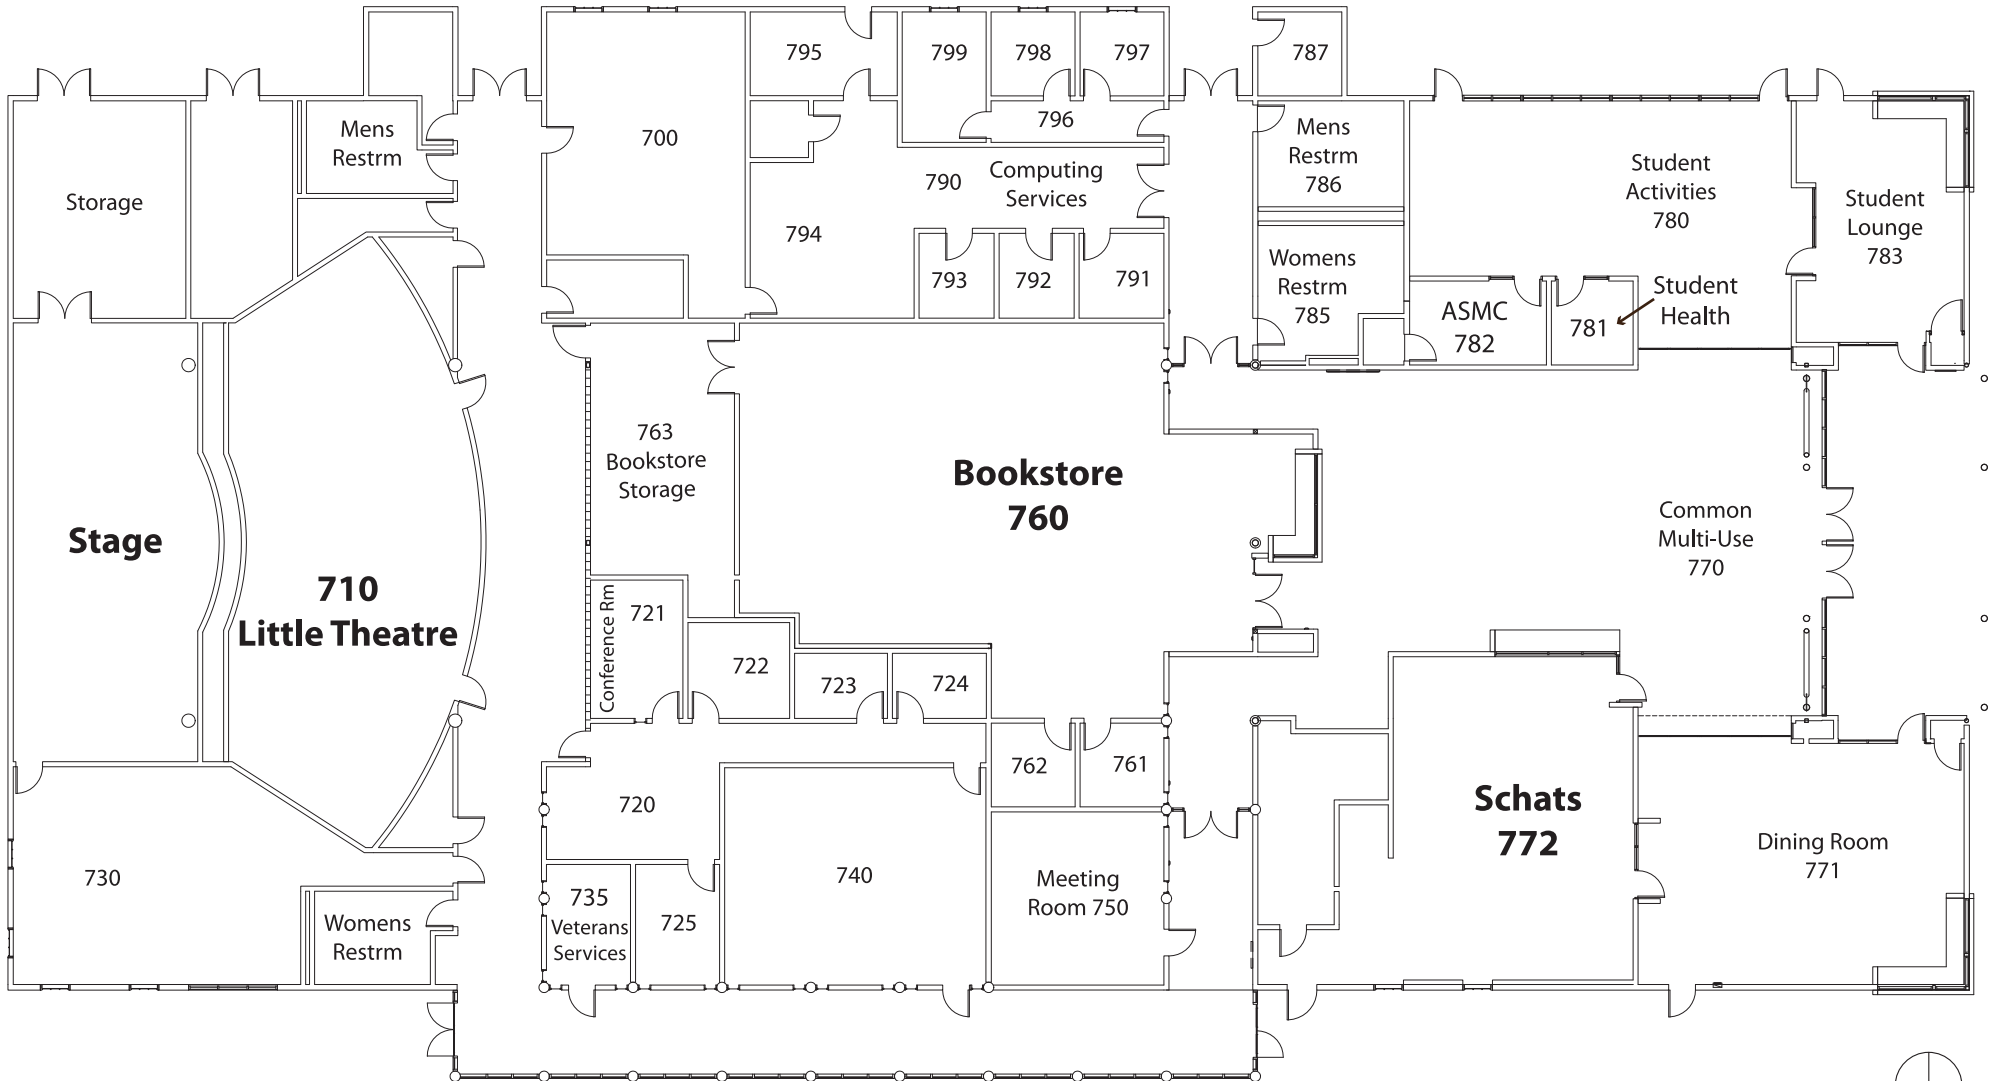

Mendocino College

Lavery

Student Center

NORTH